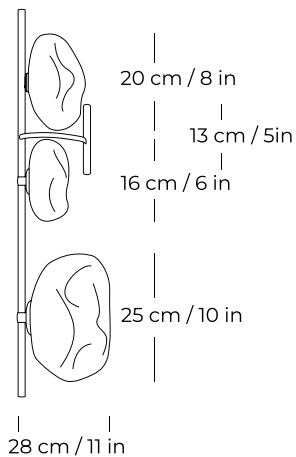

/ Model E1/3

| | | |
|---------------------|--|---|
| Glass element size: | A/ | Diameter: 16 cm / 6 in Depth: 15 cm / 6 in |
| | B/ | Diameter: 20 cm / 8 in Depth: 17 cm / 7 in |
| | C/ | Diameter: 25 cm / 10 in Depth: 25 cm / 10 in |
| Overall size: | Width: 28 cm / 11 in Height: 80 cm / 32 in Depth: 25 cm / 10 in LED: 13 cm / 5 in | |

Materials: Blowing glass, brass

Light source: EU: LED 12W | 3000K | 220-240V
USA: LED 12W | 3000K | 100-127V

/ Material

Amber glass

White glass with bubbles

Mirror glass

custom

Black matte