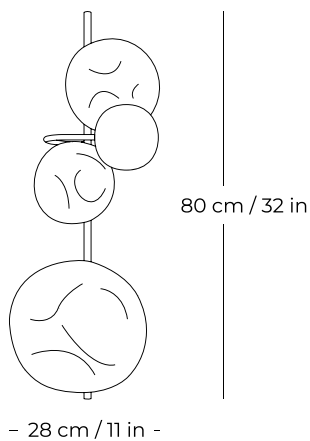

/ Model E1/3

| | | |
|---------------------|--|---|
| Glass element size: | A/ | Diameter: 16 cm / 6 in Depth: 15 cm / 6 in |
| | B/ | Diameter: 20 cm / 8 in Depth: 17 cm / 7 in |
| | C/ | Diameter: 25 cm / 10 in Depth: 25 cm / 10 in |
| Overall size: | Width: 28 cm / 11 in Height: 80 cm / 32 in Depth: 25 cm / 10 in LED: 13 cm / 5 in | |

Materials: Blowing glass, brass

Light source: EU: LED 12W | 3000K | 220-240V
USA: LED 12W | 3000K | 100-127V

/ Material

Amber glass

White glass with bubbles

Mirror glass

custom

Black matte